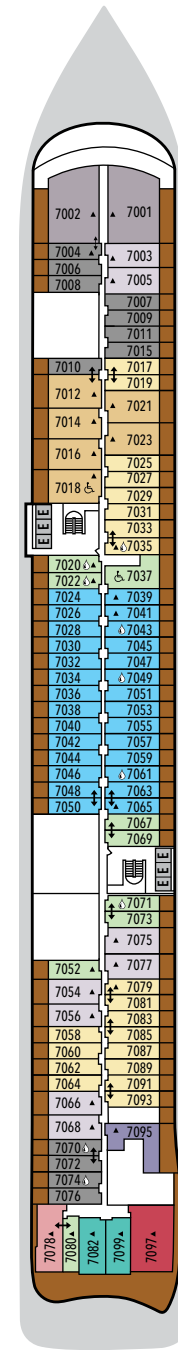

SILVER RAY – Deck Plans

DECK 3
Atlantide
S.A.L.T. Kitchen

DECK 4
La Dame
Kaiseki
La Terrazza

DECK 5
Silver Note

DECK 6
Suites

DECK 7
Suites

DECK 8
Suites

DECK 9
Suites

DECK 10
Pool Deck
Pool Bar
The Marquee
The Dusk Bar

DECK 11
The Cliff Whirlpool

SUITE CATEGORIES

- Otium Suite ●
- Owner's Suite ●
- Grand Suite ●
- Master Suite ●
- Signature Suite ●
- Silver Suite ●
- Junior Grand Suite ●
- Premium Medallion Suite ●
- Medallion Suite ●
- Premium Veranda Suite ●
- Deluxe Veranda Suite ●
- Superior Veranda Suite ●
- Classic Veranda Suite ●

SPECIFICATIONS

- Crew 556
- Officers International
- Guests 728
- Tonnage 54,700
- Length 801 Feet / 244.2 Meters
- Width 97 Feet / 29.6 Meters
- Speed 19.4 Knots
- Passenger Decks 9
- Connecting Suites ↑↓
- 3rd Guest Capacity ▲
- Wheelchair Accessible Suites ♿
- Veranda suites with bath & shower 💧
- Built 2024
- Registry Bahamas

Deck plans are for illustration purposes only and may be subject to change.

Suite diagrams shown are for illustration purposes only and may vary from actual square footage. Please refer to suite specifications for square footage.