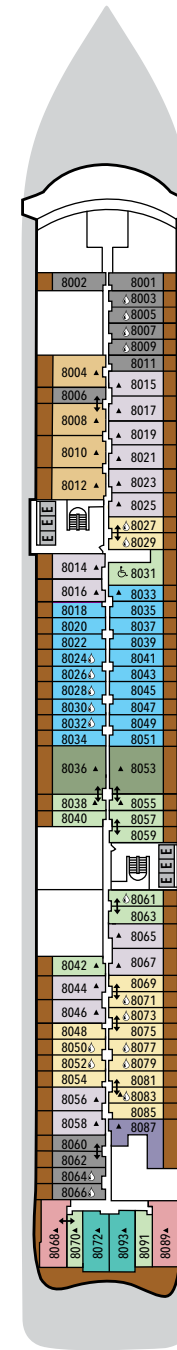

SILVER RAY – Deck Plans

DECK 3
Atlantide
S.A.L.T. Kitchen

DECK 4
La Dame
Kaiseki
La Terrazza

DECK 5
Silver Note

DECK 6
Suites

DECK 7
Suites

DECK 8
Suites

DECK 9
Suites

DECK 10
Pool Deck
Pool Bar
The Marquee
The Dusk Bar

DECK 11
The Cliff Whirlpool

SUITE CATEGORIES

- Otium Suite ●
- Owner's Suite ●
- Grand Suite ●
- Master Suite ●
- Signature Suite ●
- Silver Suite ●
- Junior Grand Suite ●
- Premium Medallion Suite ●
- Medallion Suite ●
- Premium Veranda Suite ●
- Deluxe Veranda Suite ●
- Superior Veranda Suite ●
- Classic Veranda Suite ●

SPECIFICATIONS

- Crew 556
- Officers International
- Guests 728
- Tonnage 54,700
- Length 801 Feet / 244.2 Meters
- Width 97 Feet / 29.6 Meters
- Speed 19.4 Knots
- Passenger Decks 9
- Connecting Suites ↑↓
- 3rd Guest Capacity ▲
- Wheelchair Accessible Suites ♿
- Veranda suites with bath & shower 💧
- Built 2024
- Registry Bahamas

Deck plans are for illustration purposes only and may be subject to change.

Suite diagrams shown are for illustration purposes only and may vary from actual square footage. Please refer to suite specifications for square footage.