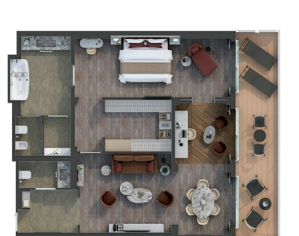

Suite diagrams are for illustration purposes only. Features, materials, finishes and layout may differ from shown and subject to change. Sizes are not to scale.