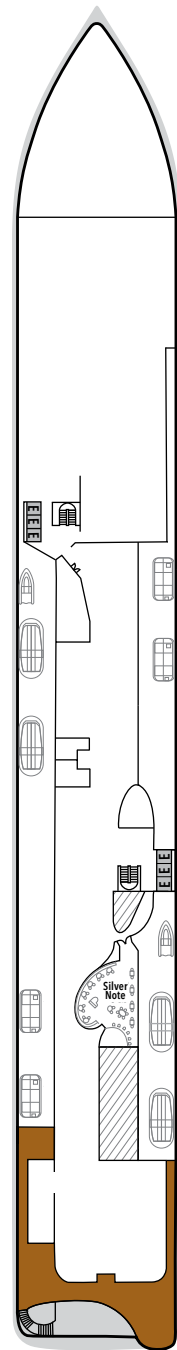

SILVER RAY – Deck Plans

DECK 3
Atlantide
S.A.L.T. Kitchen

DECK 4
La Dame
Kaiseki
La Terrazza

DECK 5
Silver Note

DECK 6
Suites

DECK 7
Suites

DECK 8
Suites

DECK 9
Suites

DECK 10
Pool Deck
Pool Bar
The Marquee
The Dusk Bar

DECK 11
The Cliff Whirlpool

SUITE CATEGORIES

- Otium Suite ●
- Owner's Suite ●
- Grand Suite ●
- Master Suite ●
- Signature Suite ●
- Silver Suite ●
- Junior Grand Suite ●
- Premium Medallion Suite ●
- Medallion Suite ●
- Premium Veranda Suite ●
- Deluxe Veranda Suite ●
- Superior Veranda Suite ●
- Classic Veranda Suite ●

SPECIFICATIONS

- Crew 556
- Officers International
- Guests 728
- Tonnage 54,700
- Length 801 Feet / 244.2 Meters
- Width 97 Feet / 29.6 Meters
- Speed 19.4 Knots
- Passenger Decks 9
- Connecting Suites ↑↓
- 3rd Guest Capacity ▲
- Wheelchair Accessible Suites ♿
- Veranda suites with bath & shower 💧
- Built 2024
- Registry Bahamas

Deck plans are for illustration purposes only and may be subject to change.

Suite diagrams shown are for illustration purposes only and may vary from actual square footage. Please refer to suite specifications for square footage.