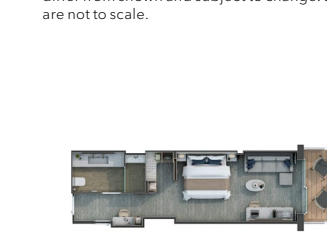

Suite diagrams are for illustration purposes only. Features, materials, finishes and layout may differ from shown and subject to change. Sizes are not to scale.