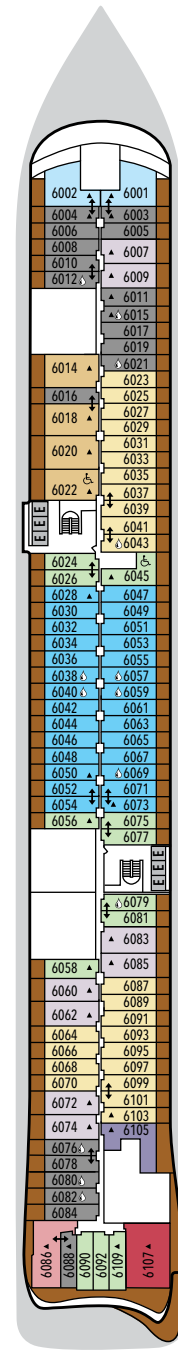

SILVER RAY – Deck Plans

DECK 3
Atlantide
S.A.L.T. Kitchen

DECK 4
La Dame
Kaiseki
La Terrazza

DECK 5
Silver Note

DECK 6
Suites

DECK 7
Suites

DECK 8
Suites

DECK 9
Suites

DECK 10
Pool Deck
Pool Bar
The Marquee
The Dusk Bar

DECK 11
The Cliff Whirlpool

SUITE CATEGORIES

- Otium Suite ●
- Owner's Suite ●
- Grand Suite ●
- Master Suite ●
- Signature Suite ●
- Silver Suite ●
- Junior Grand Suite ●
- Premium Medallion Suite ●
- Medallion Suite ●
- Premium Veranda Suite ●
- Deluxe Veranda Suite ●
- Superior Veranda Suite ●
- Classic Veranda Suite ●

SPECIFICATIONS

- Crew 556
- Officers International
- Guests 728
- Tonnage 54,700
- Length 801 Feet / 244.2 Meters
- Width 97 Feet / 29.6 Meters
- Speed 19.4 Knots
- Passenger Decks 9
- Connecting Suites ↑↓
- 3rd Guest Capacity ▲
- Wheelchair Accessible Suites ♿
- Veranda suites with bath & shower 💧
- Built 2024
- Registry Bahamas

Deck plans are for illustration purposes only and may be subject to change.

Suite diagrams shown are for illustration purposes only and may vary from actual square footage. Please refer to suite specifications for square footage.