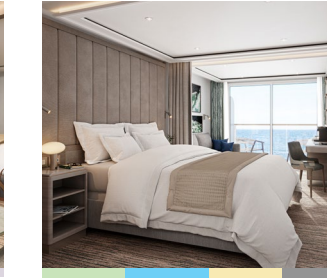

Images are intended as a general reference. Features, materials, finishes and layout may be different than shown.

SILVER RAY – Suite Diagrams

All suites feature:

- Butler service
- Refrigerator and bar setup stocked with your preferences
- Plush bathrobes
- Plush slippers
- Pillow menu
- Luxury bath amenities
- Complimentary Wi-Fi
- Umbrella
- Hair dryer
- Wall mounted USB-C mobile device chargers
- Interactive Media Library
- Direct-dial telephone(s)
- Champagne on arrival

OTIUM SUITE

Available as a one bedroom configuration

OWNER'S SUITE

Available as a one-bedroom configuration or as a two-bedroom by adjoining with a Premium Veranda Suite

GRAND SUITE

Available as a one-bedroom configuration or as a two-bedroom by adjoining with a Classic Veranda Suite

MASTER SUITE

Available as a one-bedroom configuration or as a two-bedroom by adjoining with a Premium Veranda Suite or Classic Veranda Suite

SIGNATURE SUITE

Available as a one bedroom configuration

SILVER SUITE