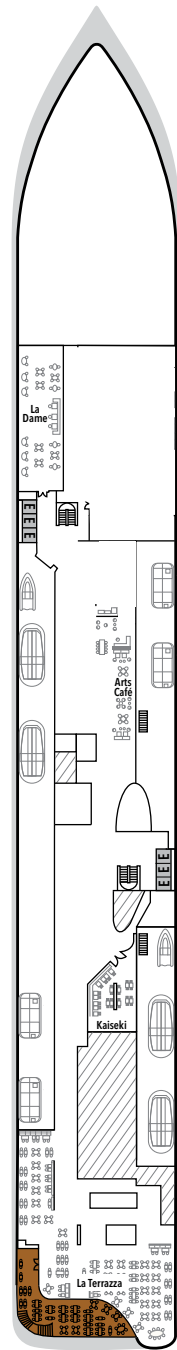

SILVER RAY – Deck Plans

DECK 3
Atlantide
S.A.L.T. Kitchen

DECK 4
La Dame
Kaiseki
La Terrazza

DECK 5
Silver Note

DECK 6
Suites

DECK 7
Suites

DECK 8
Suites

DECK 9
Suites

DECK 10
Pool Deck
Pool Bar
The Marquee
The Dusk Bar

DECK 11
The Cliff Whirlpool

SUITE CATEGORIES

- Otium Suite ●
- Owner's Suite ●
- Grand Suite ●
- Master Suite ●
- Signature Suite ●
- Silver Suite ●
- Junior Grand Suite ●
- Premium Medallion Suite ●
- Medallion Suite ●
- Premium Veranda Suite ●
- Deluxe Veranda Suite ●
- Superior Veranda Suite ●
- Classic Veranda Suite ●

SPECIFICATIONS

- Crew 556
- Officers International
- Guests 728
- Tonnage 54,700
- Length 801 Feet / 244.2 Meters
- Width 97 Feet / 29.6 Meters
- Speed 19.4 Knots
- Passenger Decks 9
- Connecting Suites ↑↓
- 3rd Guest Capacity ▲
- Wheelchair Accessible Suites ♿
- Veranda suites with bath & shower 💧
- Built 2024
- Registry Bahamas

Deck plans are for illustration purposes only and may be subject to change.

Suite diagrams shown are for illustration purposes only and may vary from actual square footage. Please refer to suite specifications for square footage.