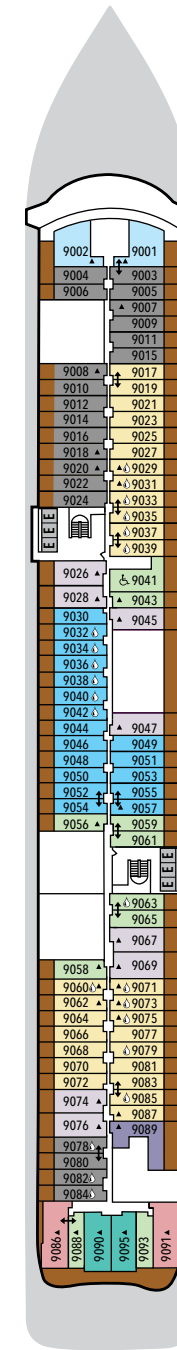

SILVER RAY – Deck Plans

DECK 3
Atlantide
S.A.L.T. Kitchen

DECK 4
La Dame
Kaiseki
La Terrazza

DECK 5
Silver Note

DECK 6
Suites

DECK 7
Suites

DECK 8
Suites

DECK 9
Suites

DECK 10
Pool Deck
Pool Bar
The Marquee
The Dusk Bar

DECK 11
The Cliff Whirlpool

SUITE CATEGORIES

- Otium Suite ●
- Owner's Suite ●
- Grand Suite ●
- Master Suite ●
- Signature Suite ●
- Silver Suite ●
- Junior Grand Suite ●
- Premium Medallion Suite ●
- Medallion Suite ●
- Premium Veranda Suite ●
- Deluxe Veranda Suite ●
- Superior Veranda Suite ●
- Classic Veranda Suite ●

SPECIFICATIONS

- Crew 556
- Officers International
- Guests 728
- Tonnage 54,700
- Length 801 Feet / 244.2 Meters
- Width 97 Feet / 29.6 Meters
- Speed 19.4 Knots
- Passenger Decks 9
- Connecting Suites ↑↓
- 3rd Guest Capacity ▲
- Wheelchair Accessible Suites ♿
- Veranda suites with bath & shower 💧
- Built 2024
- Registry Bahamas

Deck plans are for illustration purposes only and may be subject to change.

Suite diagrams shown are for illustration purposes only and may vary from actual square footage. Please refer to suite specifications for square footage.